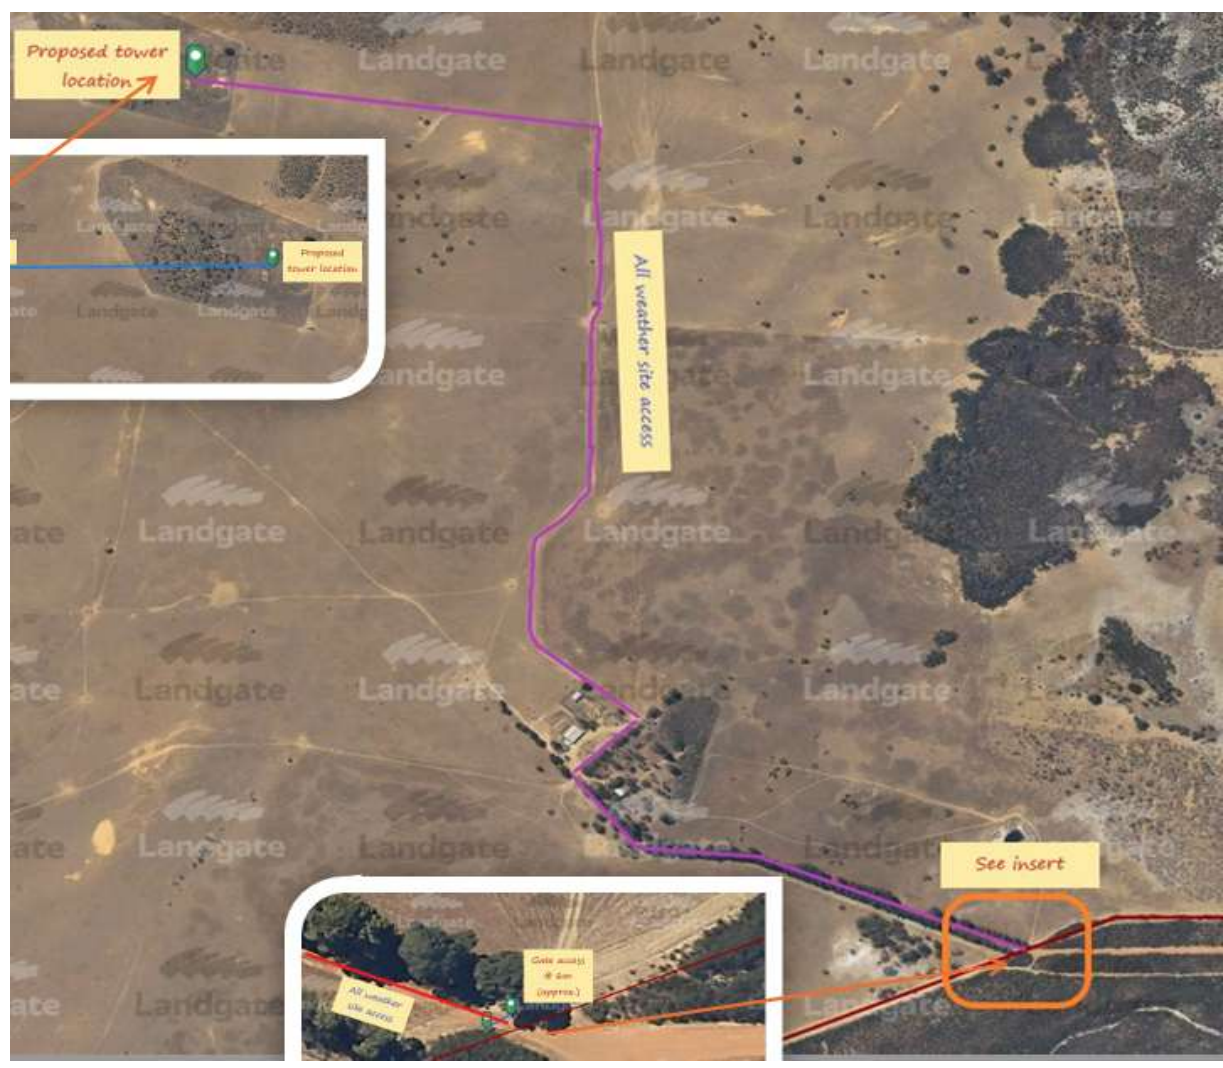

Location Plan – 344 Nambung Road, Nambung WA 6521

Site Plan

Elevations