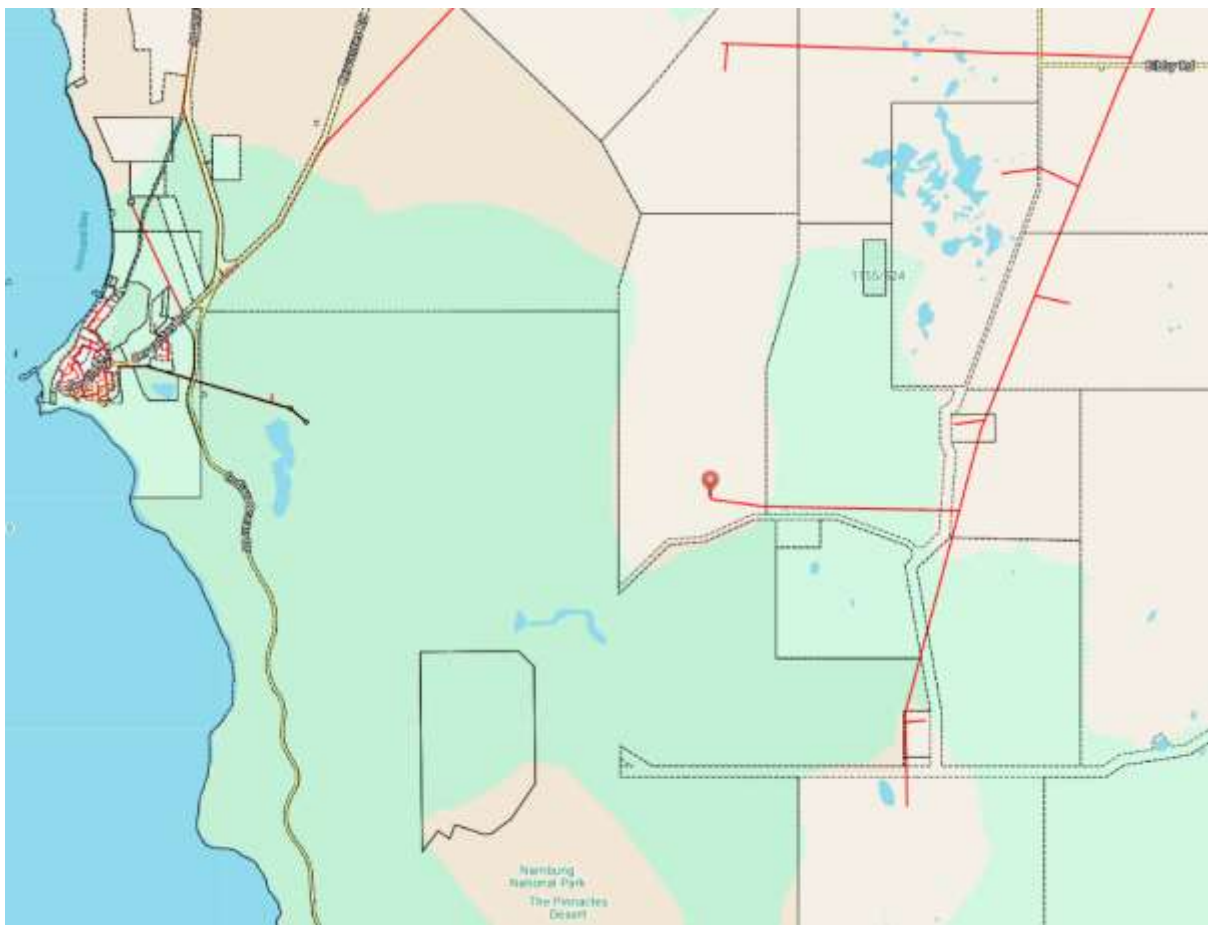

Location Plan – 344 Nambung Road, Nambung WA 6521

Site Plan

Elevations